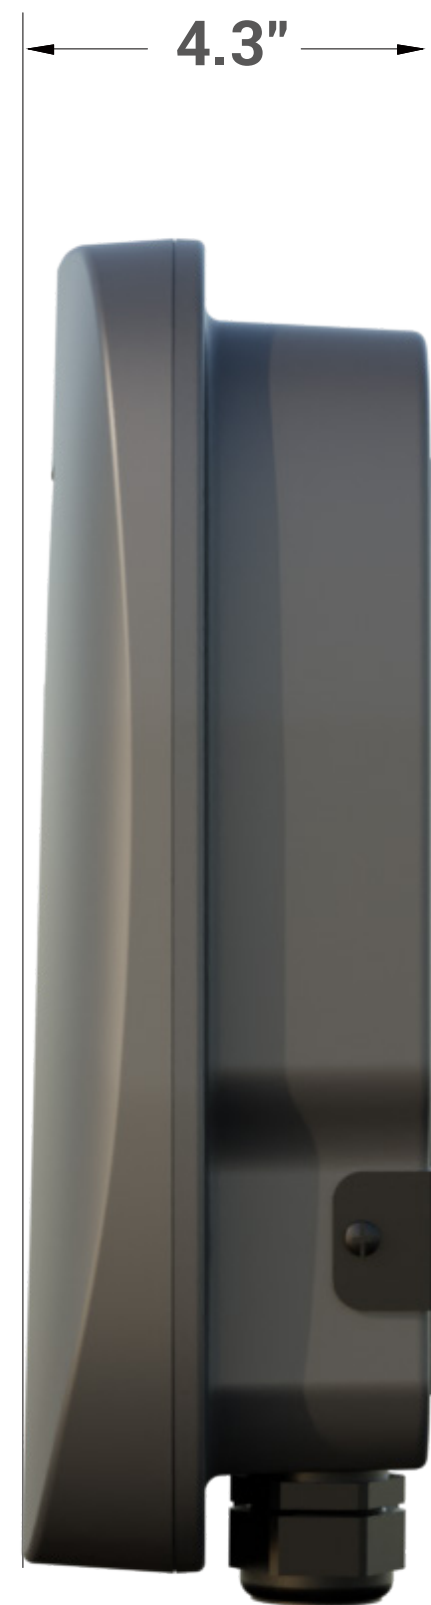

### CONVENIENT

Adjust power as needed, 80A-48A, 48A-16A.

# DIMENSIONS

Package Dimensions  
19.6" x 13.7" x 10.7"

Package Dimensions  
19.6" x 13.7" x 12.4"