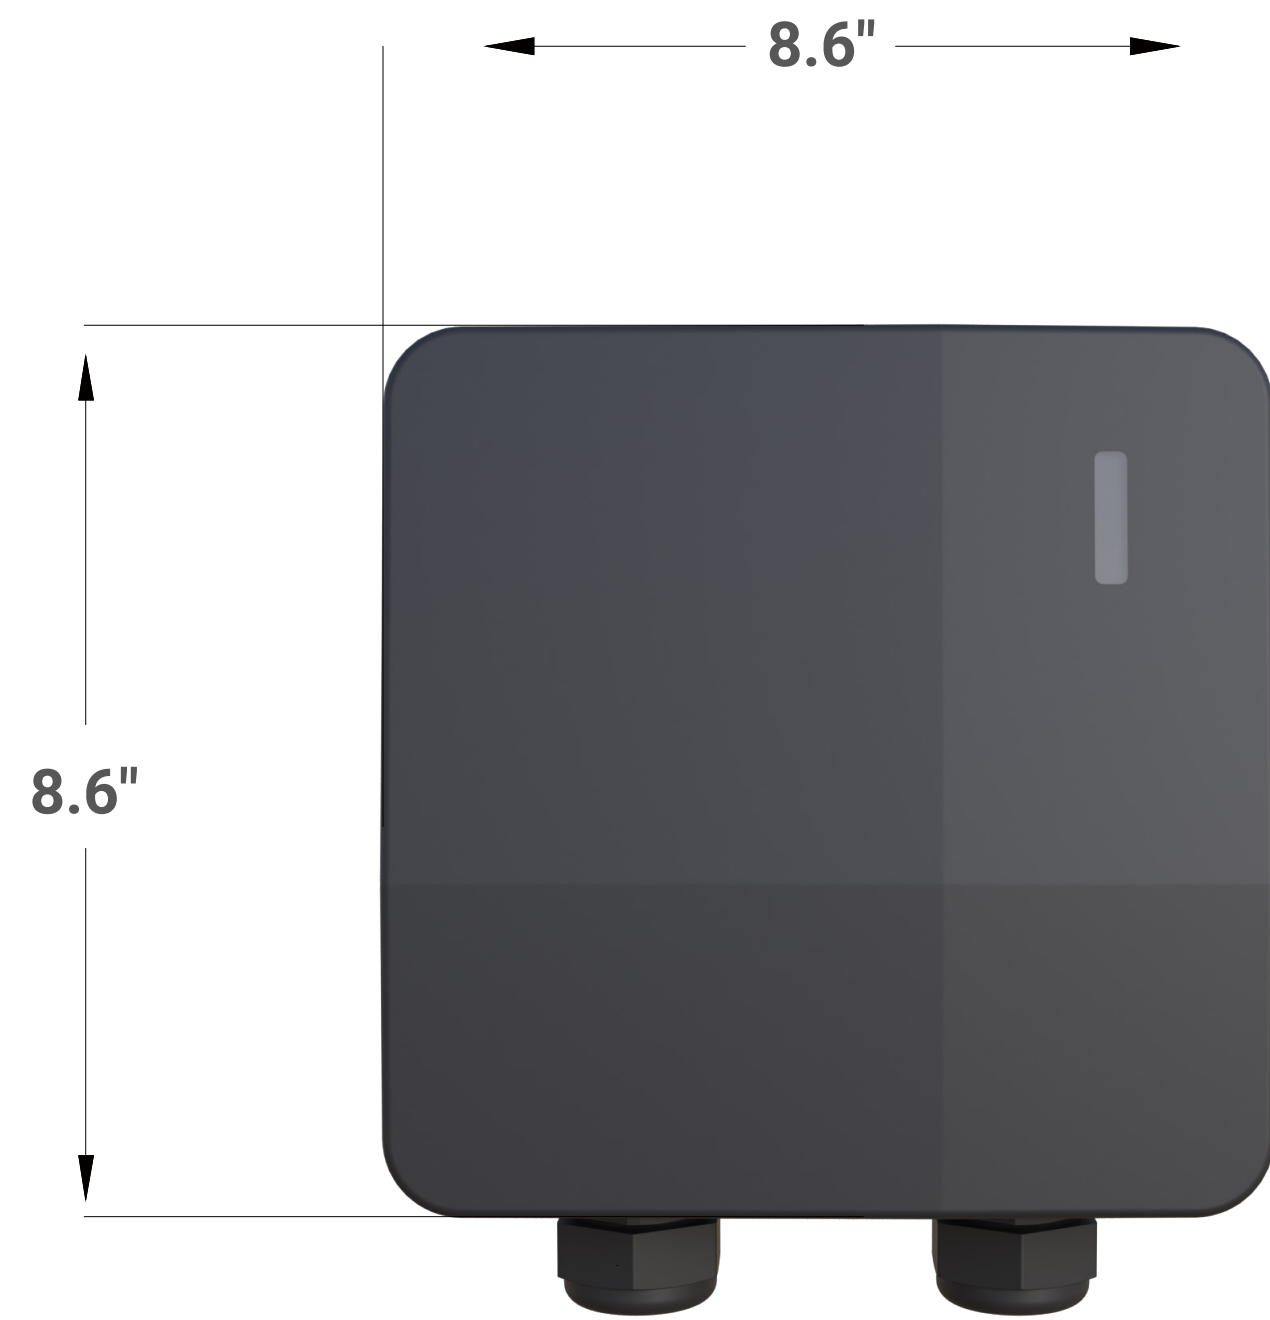

COMPLIANT

2+1 years extension warranty

Compatible with all EVs

9X faster than Level 1

Set off-peak charge mode

10 safety protections

Easy installation in 15 minutes

Weather-proof with IP66 and NEMA-4 standards

DATASHEET

Model No.	EVL001/09U2	EVL001/11U2
Voltage	208-240Vac	
Amperage/Power	9.6KW/40A	11.5KW/48A
Frequency	50-60HZ	
Input Cord	NEMA 14-50 or NEMA 6-50 Electrical Plug	/
	Hardwired by licensed electrician	
Charging Connector	SAE J1772 Type 1, NACS connector (Optional)	
Cable Length	18ft/25ft(Optional)	
User Authentication	RFID ISO14443 (Optional)	
Connectivity	WiFi & Bluetooth	
Operating Temperature	-30 °C to +50 °C	
Degree of protection	NEMA 4/IK10	
Warranty	2 year +1 year extension warranty	
Product Dimensions	8.6" x 8.6" x 3.7"	
Package Dimensions	12" x 16.4" x 10.6"	

DIMENSIONS

Package Dimensions
12" x 16.4" x 10.6"

EVL001 / LEVEL2

UP TO 48A

COMPLIANT

2+1 years extension warranty