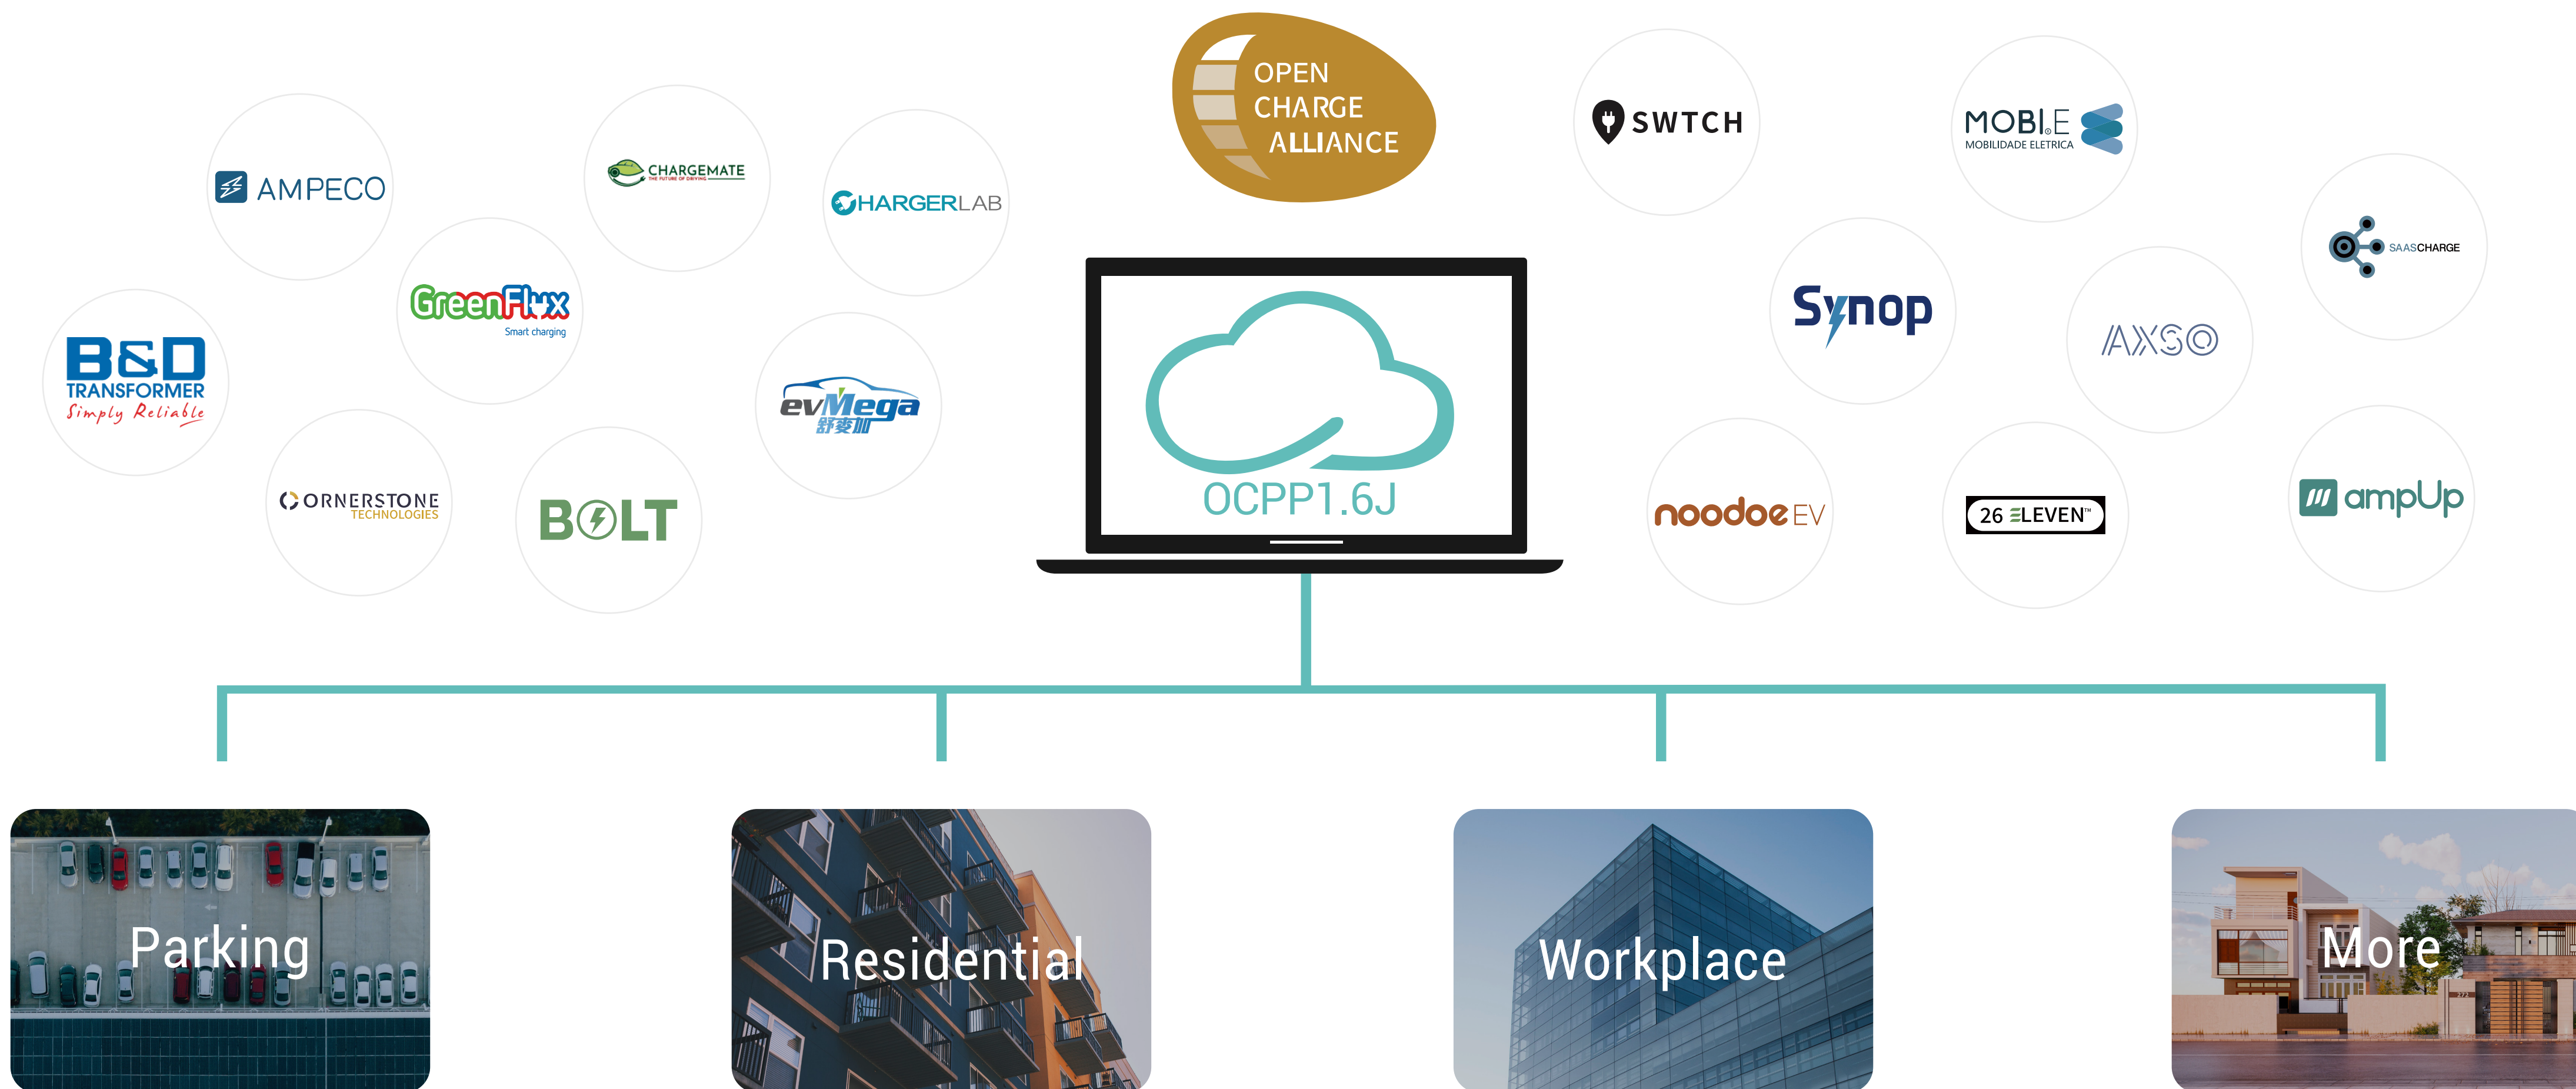

## OCPP

OCPP 1.6J help you connect EV charger to the cloud.

# DATASHEET

Model No.	EVC11/16AC	EVC11/32AC	EVC11/40AC	EVC11/48AC	EVC11/70AC	EVC11/80AC
<b>Voltage</b>	208-240Vac					
<b>Amperage/Power</b>	16A/3.8KW	32A/7.6KW	40A/9.6KW	48A/11.5KW	70A/16.8KW	80A/19.2KW
<b>AC Power Frequency</b>	50-60Hz					
<b>User Authentication</b>	RFID ISO14443					
<b>Connectivity</b>	LAN / Wi-Fi standard, 4G optional					
	OCPP1.6J					
<b>Operating Temperature</b>	-22°F to 122°F					
<b>IP Level</b>	Nema 3					
<b>IK Rating</b>	IK08					
<b>Cable Length</b>	18ft (25ft optional)					
<b>Net Weight</b>	12.1lbs	12.1lbs	14.6lbs	15.7lbs	17.2lbs	17.2lbs
<b>Gross Weight</b>	14.6lbs	14.6lbs	17.0lbs	18.1lbs	19.6lbs	19.6lbs
<b>Product Dimensions</b>	14.2" x 9.8" x 3.9"					
<b>Package Dimensions</b>	19.6" x 13.7" x 9.3"				19.6" x 13.7" x 10.5"	

# OCPP 1.6J

Connected successfully with 50+ global EVC platforms